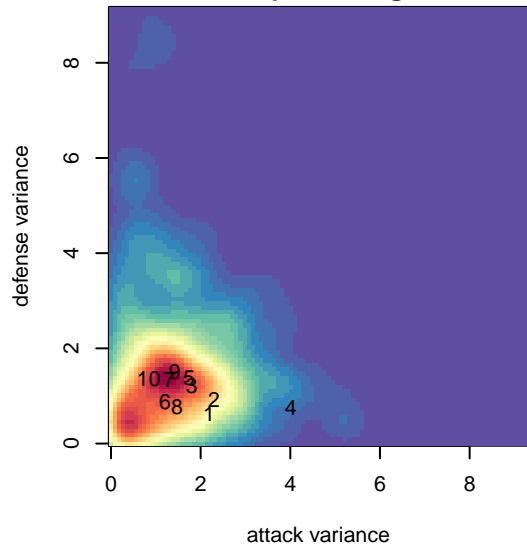

# Gala FC 2000B

Gala FC  
 Marysville, WA  
 B00 total strength=1242  
 attack=4.67 defense=4.59  
 fall league = PSPL Classic 2 Blue U15  
 notes= was Red B99; Burns 2014-15

alt names used:  
 Gala FC Bu15 2000  
 Gala Fc 2000

Venues played:  
 2015 Skagit Firecracker U15  
 2015 Clash At the Border Bronze U16  
 2015 Crossfire Select BU16 Silver  
 2015 PSPL Classic 2 Blue U15

**Gala FC 2000B**  
 Dots are actual minus expected GF (blue circles) and GA (red triangles).  
 Blue line is smoothed change in attack strength. Red is smoothed change in defense strength.

**attack and defense variance (black dot)  
relative to other teams  
and top 10 in region**

**attack and defense rating  
relative to others at age  
and all opponents in last 13 months**

**Performance relative to 13 month average**