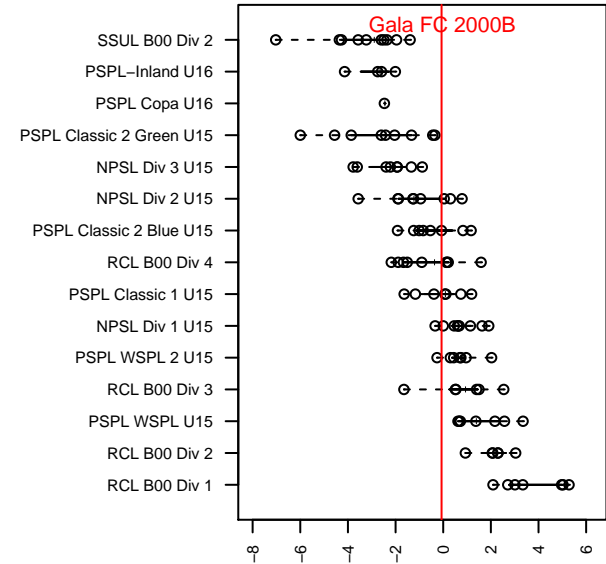

# Gala FC 2000B

Gala FC  
 Marysville, WA  
 B00 total strength=1242  
 attack=4.67 defense=4.59  
 fall league = PSPL Classic 2 Blue U15  
 notes= was Red B99; Burns 2014-15

alt names used:  
 Gala FC Bu15 2000  
 Gala Fc 2000

Venues played:  
 2015 Skagit Firecracker U15  
 2015 Clash At the Border Bronze U16  
 2015 Crossfire Select BU16 Silver  
 2015 PSPL Classic 2 Blue U15

**Gala FC 2000B**  
 Dots are actual minus expected GF (blue circles) and GA (red triangles).  
 Blue line is smoothed change in attack strength. Red is smoothed change in defense strength.

**attack and defense variance (black dot)  
relative to other teams  
and top 10 in region**

**attack and defense rating  
relative to others at age  
and all opponents in last 13 months**

**Performance relative to 13 month average**